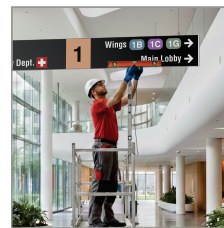

TURNKEY

ASSESS >> DESIGN >> BUILD >> INSTALL >> SUPPORT

NAVIGATE WITH CONFIDENCE

Wayfinding should be effortless. At 2/90 Sign Systems, we believe successful navigation is built on a well-planned foundation.

With over 45 years of expertise, we streamline interior and exterior signage for commercial and government clients, turning complex environments into easy-to-navigate spaces.

By handling every detail, we ensure a seamless journey for your visitors while providing you with total peace of mind.