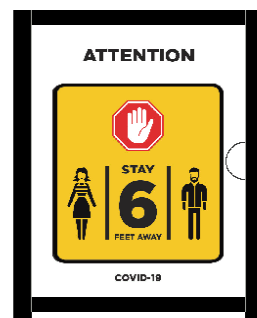

When, not if, change happens, 2/90 Sign Systems helps take the pain out of it.

Contact us today for “Back to Work” signage.
800.777.4310 | INFO@290SIGNS.COM

11 X 8.5 PORTRAIT WINDOW SIGN (ADHESIVE WALL MOUNT)

AWS-11X8.5
Arc Portrait Window Sign

SWS-11X8.5
Slide Portrait Window Sign

KLWS-11X8.5
KlikLess Portrait Window Sign

11 X 17 LANDSCAPE WINDOW SIGN (ADHESIVE WALL MOUNT)

AWS-11X17
Arc Landscape Window Sign

SWS-11X17
Slide Landscape Window Sign

KLWS-11X17
KlikLess Landscape Window

11 X 8.5 PORTRAIT WINDOW SIGN (FREESTANDING)

A-FS-11X8.5X48
Arc Freestanding Sign

S-FS-11X8.5X48
Slide Freestanding Sign

KL-FS-11X8.5X48
KlikLess Freestanding Sign

SPECIFICATIONS: All pricing is NET, shipping and handling not included. Lead-time in as little as one week. Sign size and finish varies depending on selected sign system. Sign finishes are black with Satin Natural Aluminum where illustrated on Arc and Slide. Signs come with complementary laser print message as pictured or client can print their own. Arc and Slide Freestanding Window Signs are 2-sided; KlikLess is 1-sided. Detailed specifications are available by request, as well as other options including non-system window options.